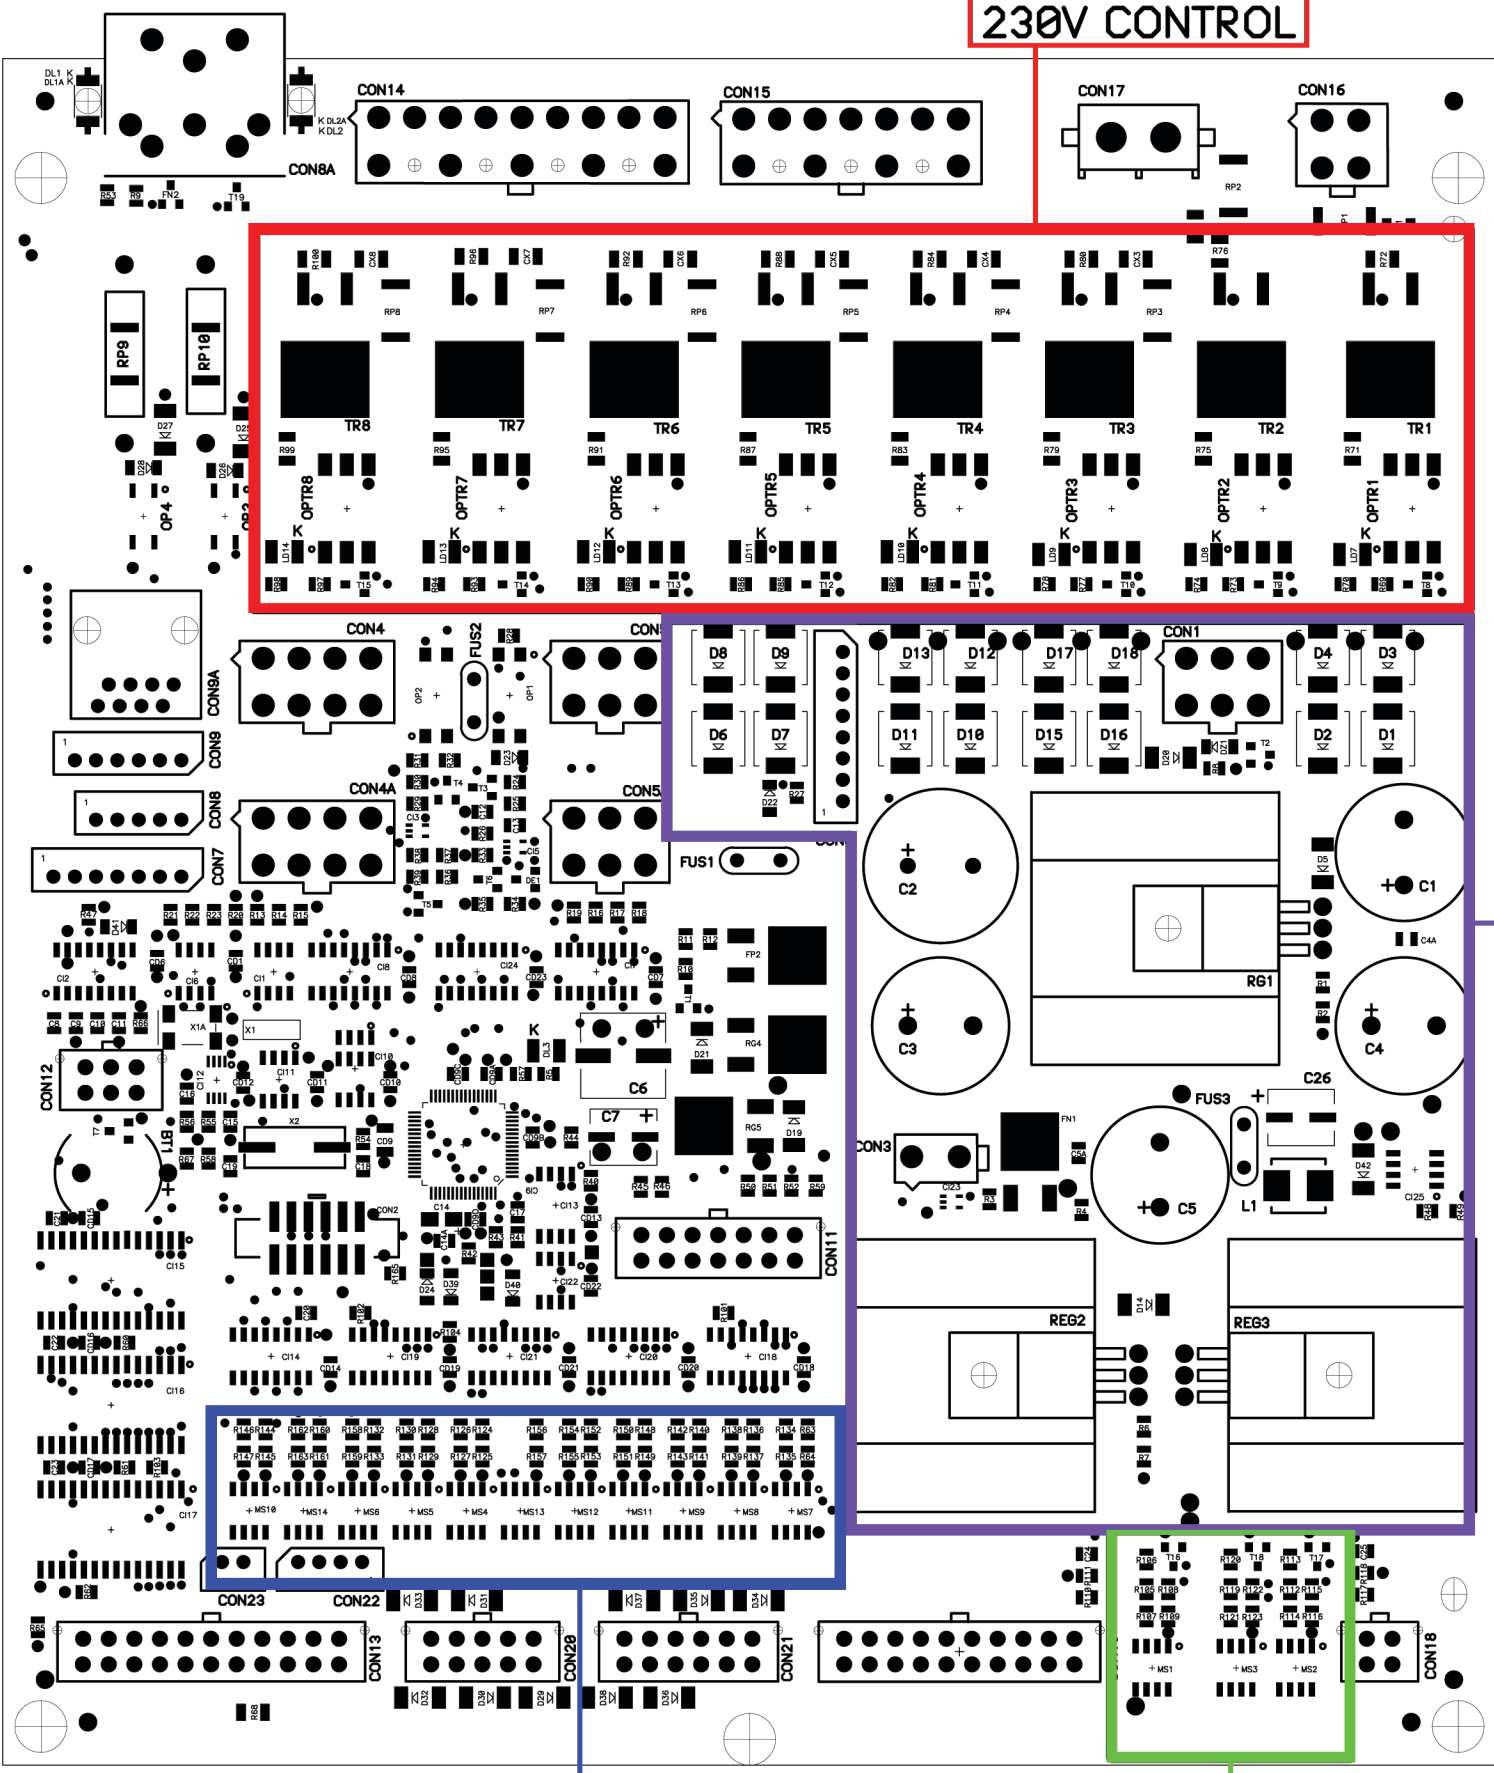

230V CONTROL

POWER SUPPLY

+12 MOTORS

+24 MOTORS